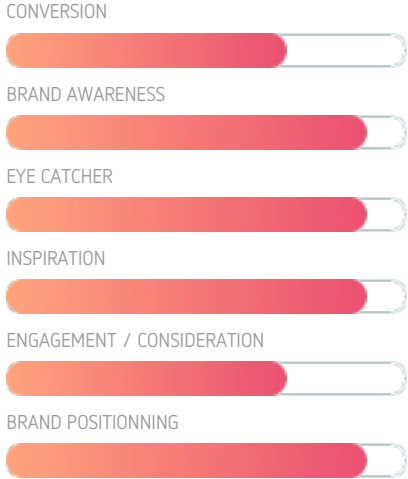

4 weeks

Nice to know

- Visibility on a page that is visited by another target group of Delhaize.be
- On average 40.000 visits per month
- Exclusivity: only one banner / week
- Possibility to link with existing promotion instore or brand page
- No further targeting possible

OBJECTIVES

Sample pictures